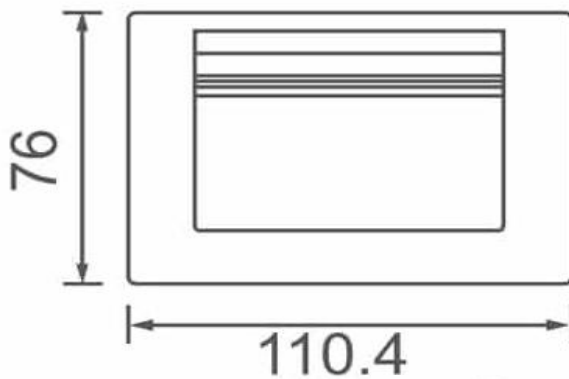

ACQUA BATH SPOUT

Pressure Rating: Min 150KPa - Max 500KPa

Temperature Rating: Min 1°C - Max 75°C

Chrome
WT SP20

Matt Black
WT SP20BK

SPECIFICATIONS

CLEANING & MAINTENANCE:

Tapware should be cleaned with mild detergent and water