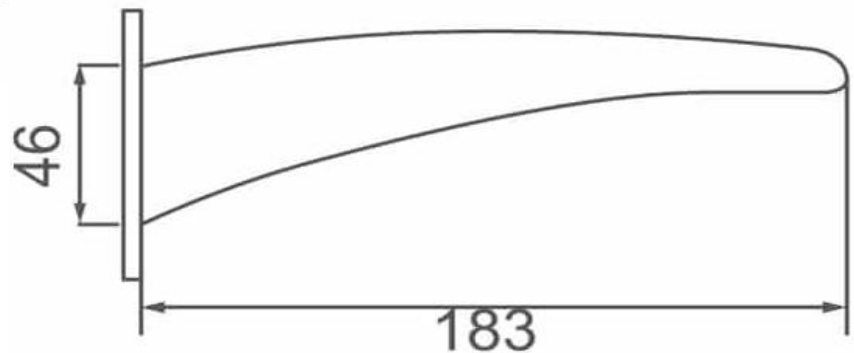

ACQUA BATH SPOUT

Pressure Rating: Min 150KPa - Max 500KPa

Temperature Rating: Min 1°C - Max 75°C

Chrome
WT SP20

Matt Black
WT SP20BK

SPECIFICATIONS

CLEANING & MAINTENANCE:

Tapware should be cleaned with mild detergent and water